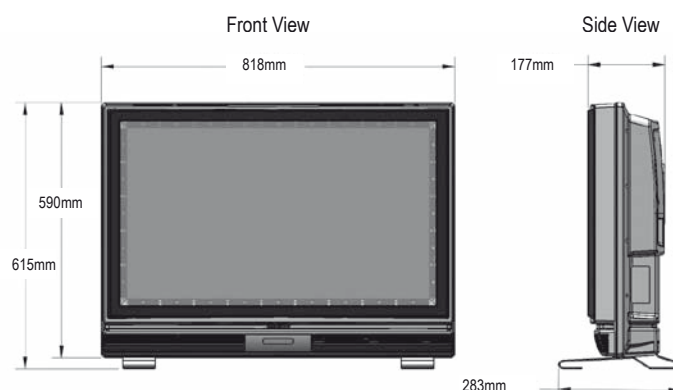

### Specifications

LCD Screen	31.5-inch (800.1mm) diagonal TFT Active Matrix
Resolution	1366 x 768
Aspect Ratio	16:9
Contrast Ratio	3000:1
H/V Viewing Angle	178° by 178°
Response Time	6.5 milliseconds
TV formats	1080i, 720p, 480i, 480p
Input Connectors:	
RF	Antenna/CATV (NTSC/ATSC/QAM)
HDMI	HDMI Input x2
Video Composite	S-Video x1 and Composite Video x1, L/R Audio Inputs x1
Video Component	YCbCr/YPbPr x2 and audio L/R channels x2
PC	15-pin D-sub VGA plus Stereo Audio
Audio Out:	SPDIF Audio, Analog Headphone Jack
Speakers	Built-in water resistant 8-watt x 2 channels
Exterior	Outdoor-rated ASA plastic resin
Input Power	100-240 VAC, 50-60 Hz 2.5A Max
Operating Temp.	-31° to 50° C. (-24° to 122° F.)*
Non-op. Temp. (Off-mode with power applied)	-31° to 60°C. (-24° to 140°F.) The non-operating temperature feature requires power to be applied
Accessories Included	Water-resistant remote control with lithium battery Removable table top stand
TV Dimensions	818mm (W) x 590mm (H) x 177mm (D)
Weight	17.69kg, 19.05kg with table top stand
Shipping Dimensions	939.8mm (W) x 787.4mm (H) x 297.18mm (D)
Shipping Weight	22.68 Kilograms
Warranty	One-year, in-factory, parts and labor

SunBriteTV Model SB3230HD  
(All dimensions are in millimeters)

TV Dimensions are:  
818mm (W) x 590mm (H) x 177mm (D)  
Height dimension with table top stand is 615 mm  
Depth with table top stand is 283 mm