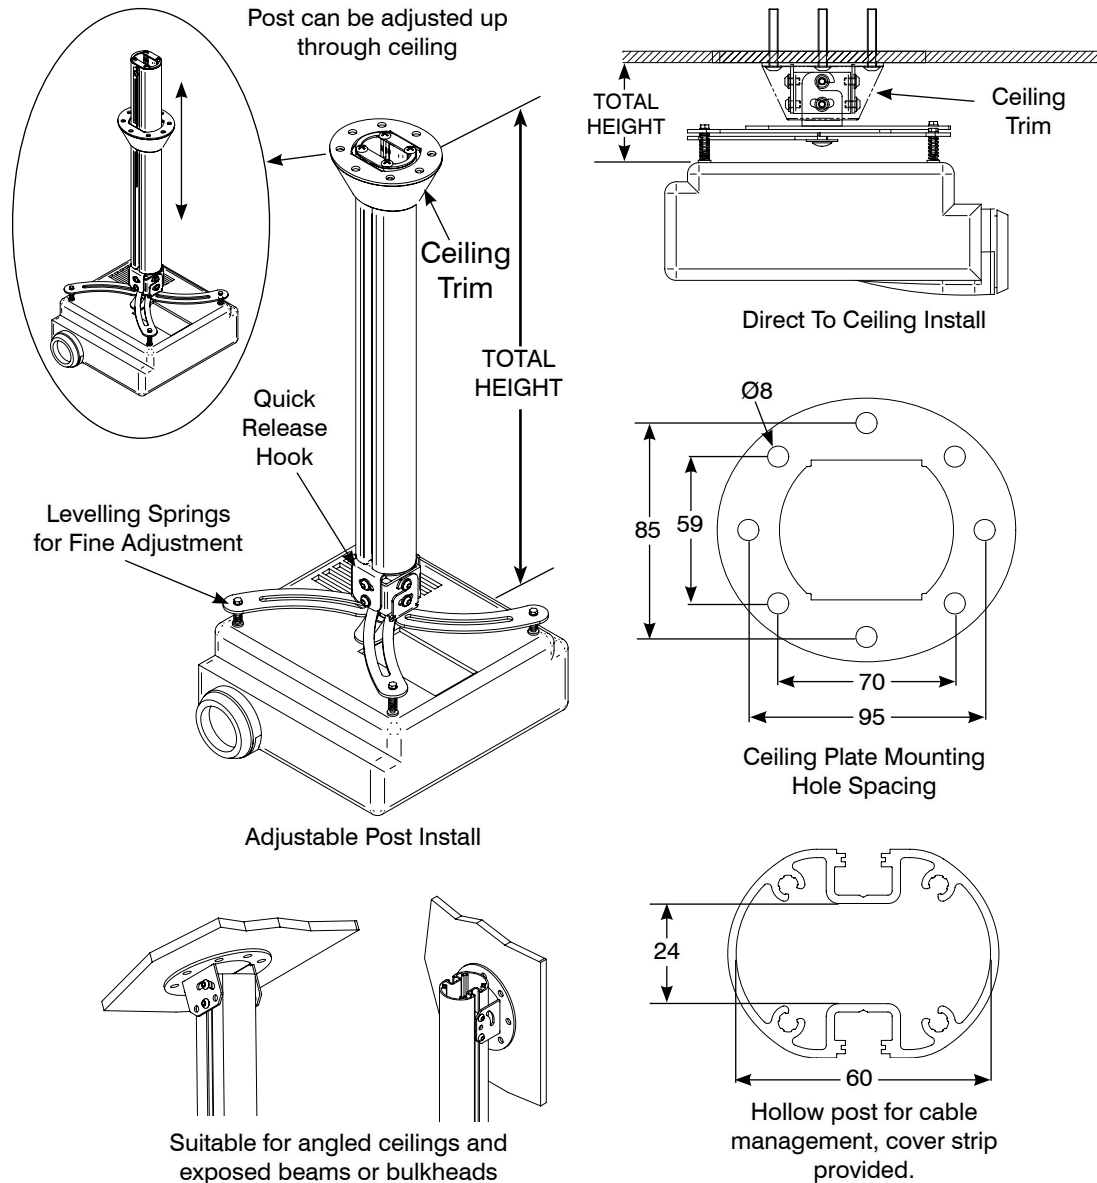

Specifications for LP Morgan Skyhook

Features:

- Stylish adjustable arms to suit most base-mounted projector models. M4, M5 & M6 Bolts provided
- Height-adjustable post, may be shortened
- Certified to carry 12 kgs Max.
- Ceiling Trim to cover Ceiling Cutout and bolts
- Independantly lockable Yaw, Tilt and Pan adjustments
- Hollow Tube for effective Cable Management
- Custom Powdercoating available (extra charge)
- Custom Post Lengths available (extra charge)
- Heavy duty arms available as retrofit kit

Name	Total Height	Colour	Product Code	Shipping Size (L x W x H)	Weight (kg)
Direct To Ceiling	85mm	Black	LPM4SKYBDTC	200 x 100 x 65	2
Direct To Ceiling	85mm	White	LPM4SKYWDTTC	200 x 100 x 65	2
Direct To Ceiling	85mm	Silver	LPM4SKYSDTC	200 x 100 x 65	2
500mm Post	500mm	Black	LPM4SKYB500	680 x 130 x 80	3
500mm Post	500mm	White	LPM4SKYW500	680 x 130 x 80	3
500mm Post	500mm	Silver	LPM4SKYS500	680 x 130 x 80	3
1000mm Post	1000mm	Black	LPM4SKYB1000	1180 x 130 x 80	4
1000mm Post	1000mm	White	LPM4SKYW1000	1180 x 130 x 80	4
1000mm Post	1000mm	Silver	LPM4SKYS1000	1180 x 130 x 80	4
1500mm Post	1500mm	Black	LPM4SKYB1500	1680 x 130 x 80	5
1500mm Post	1500mm	White	LPM4SKYW1500	1680 x 130 x 80	5
1500mm Post	1500mm	Silver	LPM4SKYS1500	1680 x 130 x 80	5
2000mm Post	2000mm	Black	LPM4SKYB2000	2180 x 130 x 80	6
2000mm Post	2000mm	White	LPM4SKYW2000	2180 x 130 x 80	6
2000mm Post	2000mm	Silver	LPM4SKYS2000	2180 x 130 x 80	6

All dimensions in mm

July 2010 v3.0