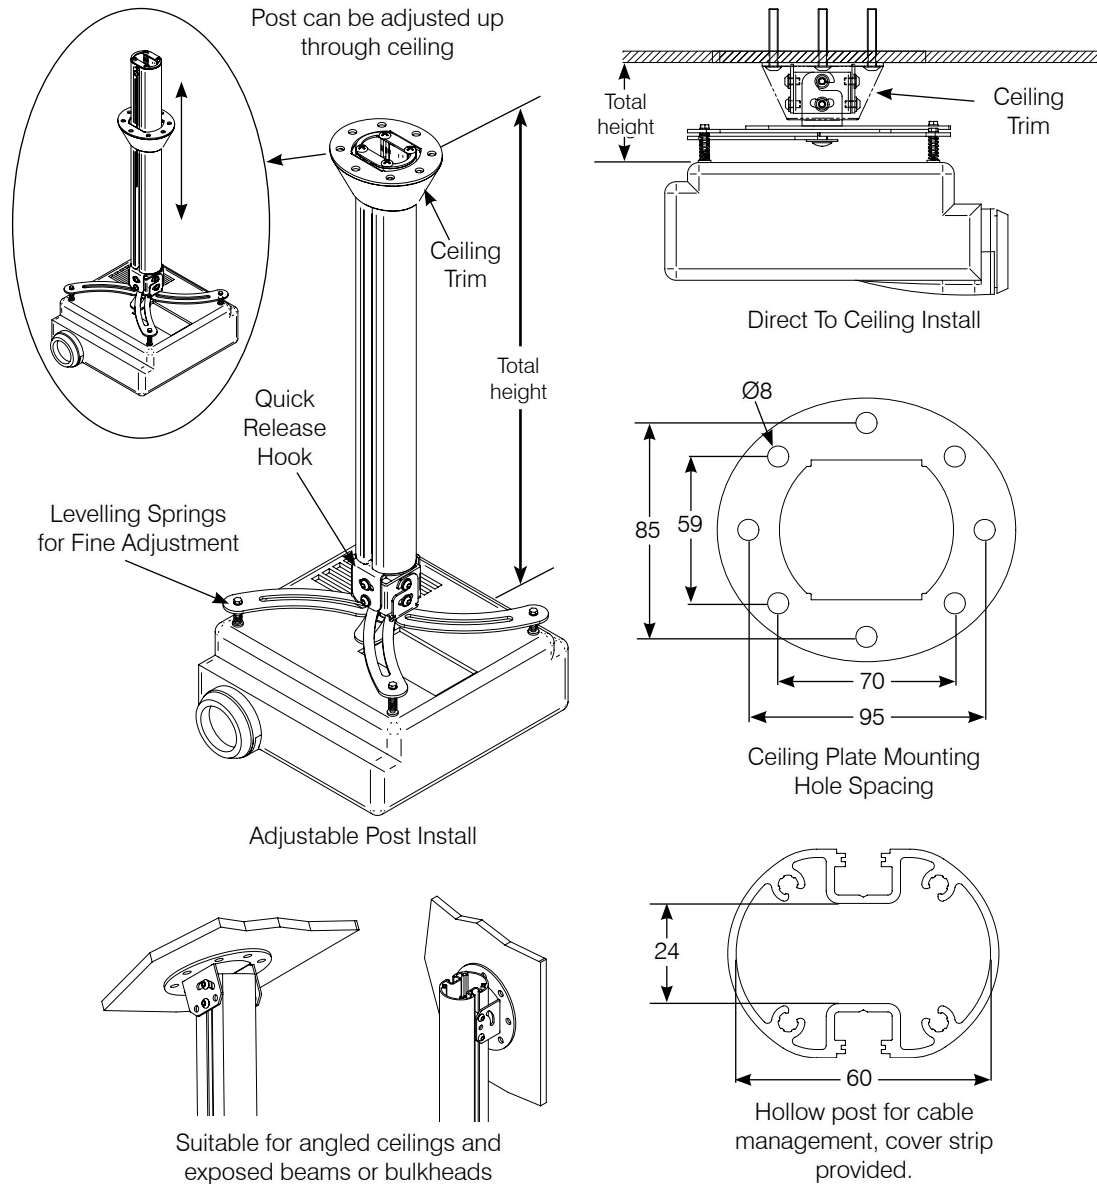

Specifications for LP Morgan Skyhook

All dimensions in mm

Features:

- Stylish adjustable arms to suit most base-mounted projector models. M3, M4, M5 & M6 Bolts provided
- Height-adjustable post, may be shortened
- Certified to carry 12 kgs Max.
- Ceiling Trim to cover Ceiling Cutout and bolts
- Independantly lockable Yaw, Tilt and Pan adjustments
- Hollow Tube for effective Cable Management
- Custom Powdercoating available (extra charge)
- Custom Post Lengths available (extra charge)
- Heavy duty arms available as retrofit kit

Name	Total Height	Colour	Product Code	Shipping Size L x W x H (mm)	Weight (kg)
Direct To Ceiling	85mm	Black	LPM4SKYBDTC	200 x 100 x 65	2
Direct To Ceiling	85mm	White	LPM4SKYWDTC	200 x 100 x 65	2
500mm Post	500mm	Black	LPM4SKYB500	680 x 130 x 80	3
500mm Post	500mm	White	LPM4SKYW500	680 x 130 x 80	3
1000mm Post	1000mm	Black	LPM4SKYB1000	1180 x 130 x 80	4
1000mm Post	1000mm	White	LPM4SKYW1000	1180 x 130 x 80	4
1500mm Post	1500mm	Black	LPM4SKYB1500	1680 x 130 x 80	5
1500mm Post	1500mm	White	LPM4SKYW1500	1680 x 130 x 80	5
2000mm Post	2000mm	Black	LPM4SKYB2000	2180 x 130 x 80	6
2000mm Post	2000mm	White	LPM4SKYW2000	2180 x 130 x 80	6