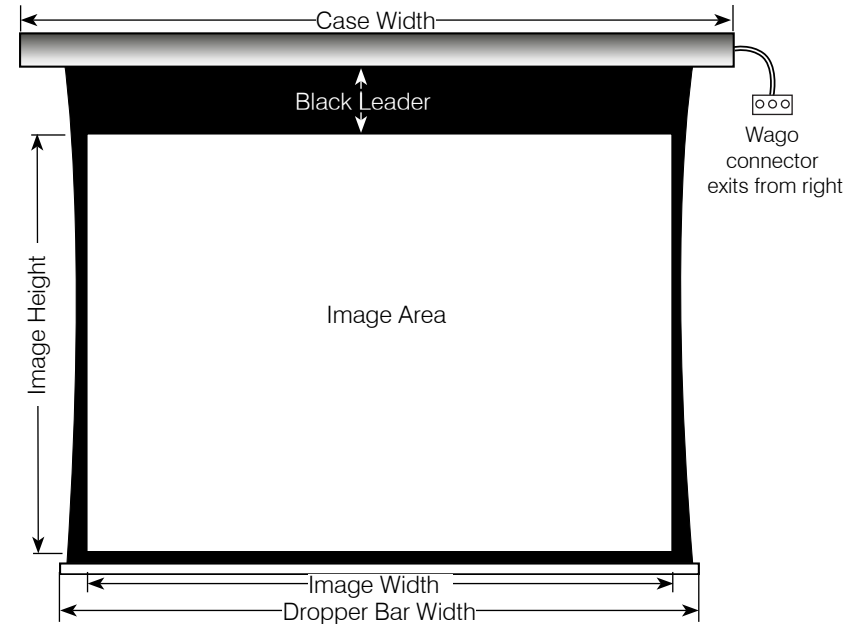

Code	Diagonal (inches)	Aspect Ratio	Image Size (W x H)	Min Side Borders	Max Black Leader	Bottom Bar Width	Case Width	Net (kg) Weight	Shipping Size W x H x D
LPM16MOT072V	72"	4:3	1450 x 1090	35	300	1649	1782	12	1940 x 160 x 160
LPM16MOT084V	84"	4:3	1700 x 1270	35	300	1922	2064	13	2230 x 160 x 160
LPM16MOT090V	90"	4:3	1830 x 1370	35	300	2066	2213	14	2380 x 160 x 160
LPM16MOT100V	100"	4:3	2030 x 1520	35	300	2251	2379	15	2530 x 160 x 160
LPM16MOT120V	120"	4:3	2440 x 1830	35	300	2701	2818	16	3020 x 160 x 160

Code	Diagonal (inches)	Aspect Ratio	Image Size (W x H)	Min Side Borders	Max Black Leader	Bottom Bar Width	Case Width	Net (kg) Weight	Shipping Size W x H x D
LPM17MOT072H	72"	16:9	1600 x 900	35	600	1808	1951	10	2200 x 160 x 160
LPM17MOT082H	82"	16:9	1830 x 1030	35	600	2060	2213	14	2400 x 160 x 160
LPM17MOT092H	92"	16:9	2030 x 1140	35	600	2277	2379	15	2600 x 160 x 160
LPM17MOT100H	100"	16:9	2210 x 1245	35	600	2434	2563	16	2700 x 160 x 160
LPM17MOT110H	110"	16:9	2440 x 1370	35	600	2680	2818	17	3000 x 160 x 160

All Measurements in millimeters unless specified
LPM_Rondo_Motorized_Wallswitch_Aug11_v3.1

Manufactured in Australia, LP Morgan can create a tailor made solution to your requirements.
For more information check out www.lpmorgan.com.au or call 1300 730 025