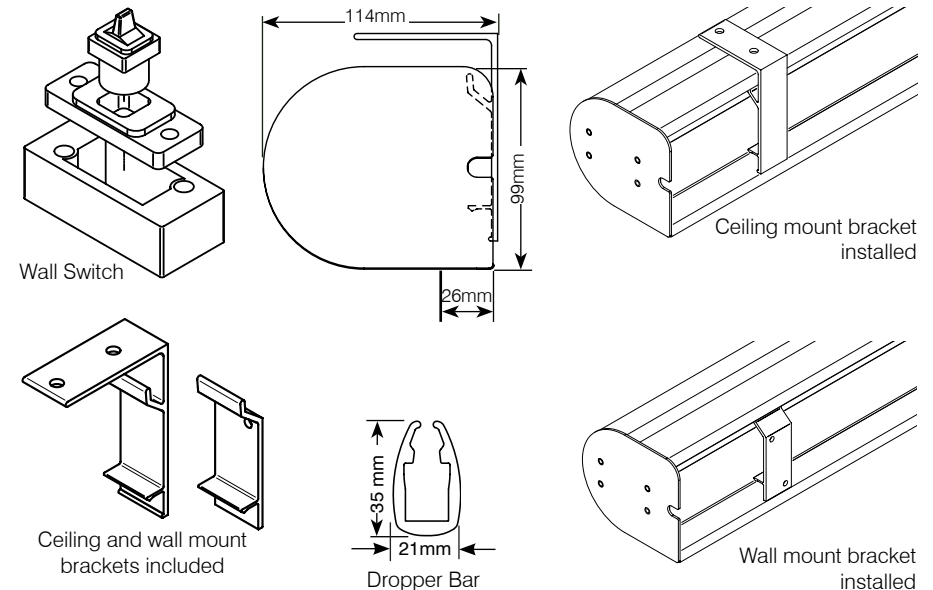

Code	Diagonal (inches)	Aspect Ratio	Image Size (W x H)	Min Side Borders	Max Black Leader	Bottom Bar Width	Case Width	Net (kg) Weight	Shipping Size W x H x D
LPM16MOT072V	72"	4:3	1450 x 1090	35	300	1649	1782	12	1940 x 160 x 160
LPM16MOT084V	84"	4:3	1700 x 1270	35	300	1922	2064	13	2230 x 160 x 160
LPM16MOT090V	90"	4:3	1830 x 1370	35	300	2066	2213	14	2380 x 160 x 160
LPM16MOT100V	100"	4:3	2030 x 1520	35	300	2251	2379	15	2530 x 160 x 160
LPM16MOT120V	120"	4:3	2440 x 1830	35	300	2701	2818	16	3020 x 160 x 160

Code	Diagonal (inches)	Aspect Ratio	Image Size (W x H)	Min Side Borders	Max Black Leader	Bottom Bar Width	Case Width	Net (kg) Weight	Shipping Size W x H x D
LPM17MOT072H	72"	16:9	1600 x 900	35	600	1808	1951	10	2200 x 160 x 160
LPM17MOT082H	82"	16:9	1830 x 1030	35	600	2060	2213	14	2400 x 160 x 160
LPM17MOT092H	92"	16:9	2030 x 1140	35	600	2277	2379	15	2600 x 160 x 160
LPM17MOT100H	100"	16:9	2210 x 1245	35	600	2434	2563	16	2700 x 160 x 160
LPM17MOT110H	110"	16:9	2440 x 1370	35	600	2680	2818	17	3000 x 160 x 160

All Measurements in millimeters unless specified
LPM_Rondo_Motorized_Wallswitch_Aug11_v3.1

Manufactured in Australia, LP Morgan can create a tailor made solution to your requirements.
For more information check out www.lpmorgan.com.au or call 1300 730 025