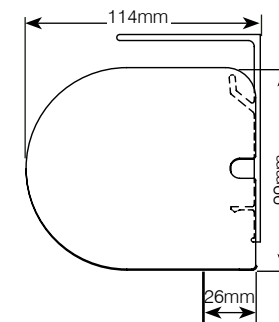

Specifications for Rondo Precision Drive - Manual

Features:

- Tensioner included
- Mechanism – Nylon chain drive
- Chain exits on the audience's right. Chain drive allows for easy height adjustment
- Supplied with both wall and ceiling bracket
- Projection surface is Plana U (see Materials Info Sheet)
- Includes Radial Cut Technology (RCT) for improved screen flatness
- Custom sizes, additional leader and custom aspect ratios may be available, call for a quote
- Standard case colour is white. Black available at no extra charge but requires custom code, also available in other colours from the Dulux powdercoat range as a custom product

Code	Diagonal (inches)	Aspect Ratio	Image Size (W x H)	Min Side Borders	Max Black Leader	Bottom Bar Width	Case Width	Net (kg) Weight	Shipping Size W x H x D
LPM07074W	74"	16:10	1600 x 1000	35	600	1808	1980	9	2200 x 160 x 160
LPM07085W	85"	16:10	1830 x 1145	35	600	2060	2178	10	2400 x 160 x 160
LPM07094W	94"	16:10	2030 x 1270	35	600	2277	2397	13	2580 x 160 x 160
LPM07103W	103"	16:10	2210 x 1380	35	600	2434	2595	14	2720 x 160 x 160
LPM07113W	113"	16:10	2440 x 1525	35	600	2680	2850	14	2980 x 160 x 160

Code	Diagonal (inches)	Aspect Ratio	Image Size (W x H)	Min Side Borders	Max Black Leader	Bottom Bar Width	Case Width	Net (kg) Weight	Shipping Size W x H x D
LPM08072V	72"	4:3	1450x 1090	35	300	1649	1782	7	1950 x 160 x 160
LPM08084V	84"	4:3	1700 x 1270	35	300	1922	2064	10	2230 x 160 x 160
LPM08090V	90"	4:3	1830 x 1370	35	300	2066	2213	11	2380 x 160 x 160
LPM08100V	100"	4:3	2030 x 1520	35	300	2251	2379	14	2530 x 160 x 160
LPM08120V	120"	4:3	2440 x 1830	35	300	2701	2818	14	3020 x 160 x 160