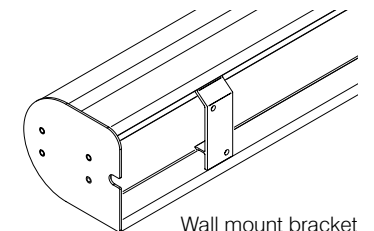

Code	Diagonal (inches)	Aspect Ratio	Image Size (W x H)	Min Side Borders	Max Black Leader	Bottom Bar Width	Case Width	Net (kg) Weight	Shipping Size W x H x D
LPM09072H	72"	16:9	1600 x 900	35	600	1808	1951	9	2200 x 160 x 160
LPM09082H	82"	16:9	1830 x 1030	35	600	2060	2213	10	2400 x 160 x 160
LPM09092H	92"	16:9	2030 x 1140	35	600	2277	2379	13	2580 x 160 x 160
LPM09100H	100"	16:9	2210 x 1245	35	600	2434	2563	14	2720 x 160 x 160
LPM09110H	110"	16:9	2440 x 1370	35	600	2680	2818	14	2980 x 160 x 160

All Measurements in Millimeters unless specified  
June 2010 v3.0

Tensioner

Dropper Bar

Ceiling mount bracket installed

Ceiling and wall mount brackets included

Wall mount bracket installed

Manufactured in Australia, LP Morgan can create a tailor made solution to your requirements.  
For more information check out [www.lpmorgan.com.au](http://www.lpmorgan.com.au) or call 1300 730 025