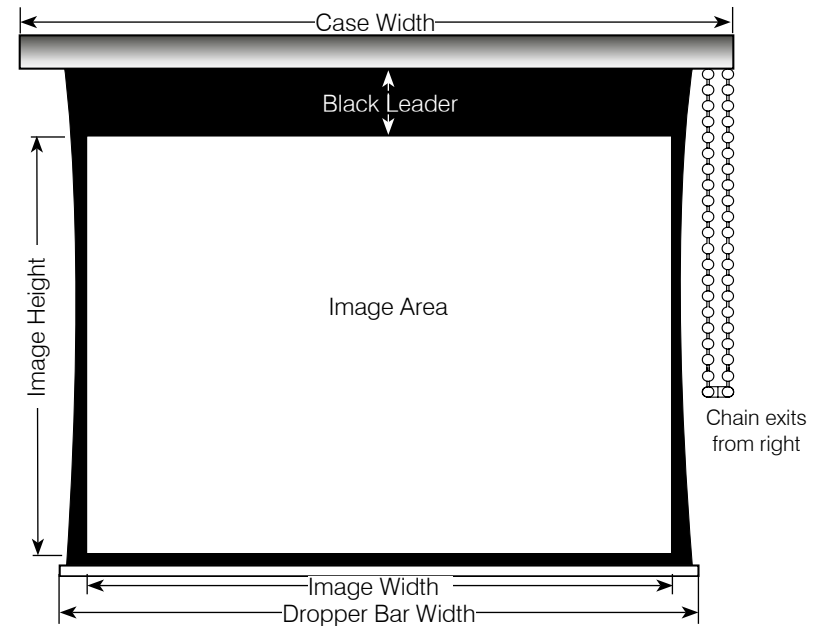

Code	Diagonal (inches)	Aspect Ratio	Image Size (W x H)	Min Side Borders	Max Black Leader	Bottom Bar Width	Case Width	Net (kg) Weight	Shipping Size W x H x D
LPM08072V	72"	4:3	1450x 1090	35	300	1649	1782	7	1950 x 160 x 160
LPM08084V	84"	4:3	1700 x 1270	35	300	1922	2064	10	2230 x 160 x 160
LPM08090V	90"	4:3	1830 x 1370	35	300	2066	2213	11	2380 x 160 x 160
LPM08100V	100"	4:3	2030 x 1520	35	300	2251	2379	14	2530 x 160 x 160
LPM08120V	120"	4:3	2440 x 1830	35	300	2701	2818	14	3020 x 160 x 160

Code	Diagonal (inches)	Aspect Ratio	Image Size (W x H)	Min Side Borders	Max Black Leader	Bottom Bar Width	Case Width	Net (kg) Weight	Shipping Size W x H x D
LPM09072H	72"	16:9	1600 x 900	35	600	1808	1951	9	2200 x 160 x 160
LPM09082H	82"	16:9	1830 x 1030	35	600	2060	2213	10	2400 x 160 x 160
LPM09092H	92"	16:9	2030 x 1140	35	600	2277	2379	13	2580 x 160 x 160
LPM09100H	100"	16:9	2210 x 1245	35	600	2434	2563	14	2720 x 160 x 160
LPM09110H	110"	16:9	2440 x 1370	35	600	2680	2818	14	2980 x 160 x 160

All Measurements in Millimeters unless specified
June 2010 v3.0