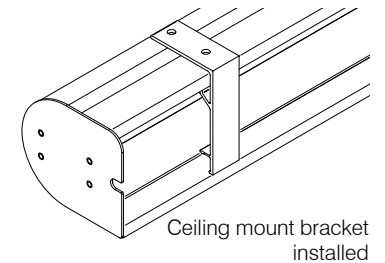

Ceiling mount bracket installed