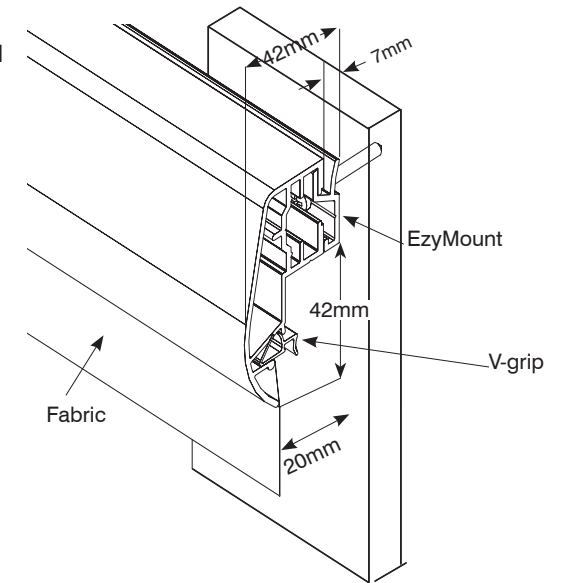

# Specifications for LP Morgan Galleria Frame Screen

Frame Section Detail

Frame / Fabric	Black P/Coat	Flocked Velour
Plana-U	✓	✓
Novares		✓

4:3

**Please Note:**  
Options such as Rear Projection Fabric, Silver Anodised Frames and Oversize screens are available. Check [www.lpmorgan.com.au](http://www.lpmorgan.com.au) for complete and up to date details

16:9

Diagonal (inches)	Aspect Ratio	Image Size (W x H) mm	Frame Size (W x H) mm	Net (kg) Weight	Shipping size L x H x W mm	Plana U Powdercoated	Plana U Flocked Velour	Novares Flocked Velour
72"	4:3	1450x 1090	1600 x 1240	11	1730 x 150 x 300	LPM50U072V	LPM60U072V	LPM67N072V
84"	4:3	1700 x 1270	1850 x 1420	12	1950 x 150 x 300	LPM50U084V	LPM60U084V	LPM67N084V
90"	4:3	1830 x 1370	1980 x 1520	14	2050 x 150 x 300	LPM50U090V	LPM60U090V	LPM67N090V
100"	4:3	2030 x 1520	2180 x 1670	14	2320 x 150 x 300	LPM50U100V	LPM60U100V	LPM67N100V
120"	4:3	2440 x 1830	2590 x 1980	18	2700 x 150 x 300	LPM50U120V	LPM60U120V	LPM67N120V

Diagonal (inches)	Aspect Ratio	Image Size (W x H) mm	Frame Size (W x H) mm	Net (kg) Weight	Shipping size L x H x W mm	Plana U Powdercoated	Plana U Flocked Velour	Novares Flocked Velour
72"	16:9	1600 x 900	1750 x 1050	11	2250 x 150 x 300	LPM51U072H	LPM61U072H	LPM68N072H
82"	16:9	1830 x 1030	1980 x 1180	13	2300 x 150 x 300	LPM51U082H	LPM61U082H	LPM68N082H
92"	16:9	2030 x 1140	2180 x 1290	14	2320 x 150 x 300	LPM51U092H	LPM61U092H	LPM68N092H
100"	16:9	2210 x 1245	2360 x 1395	14	2450 x 150 x 300	LPM51U100H	LPM61U100H	LPM68N100H
110"	16:9	2440 x 1370	2590 x 1520	15	2700 x 150 x 300	LPM51U110H	LPM61U110H	LPM68N110H
120"	16:9	2650 x 1495	2800 x 1645	18	3200 x 150 x 300	LPM51U120H	LPM61U120H	LPM68N120H
140"	16:9	3095 x 1745	3245 x 1895	20	3400 x 150 x 300	NA	NA	LPM68N140H