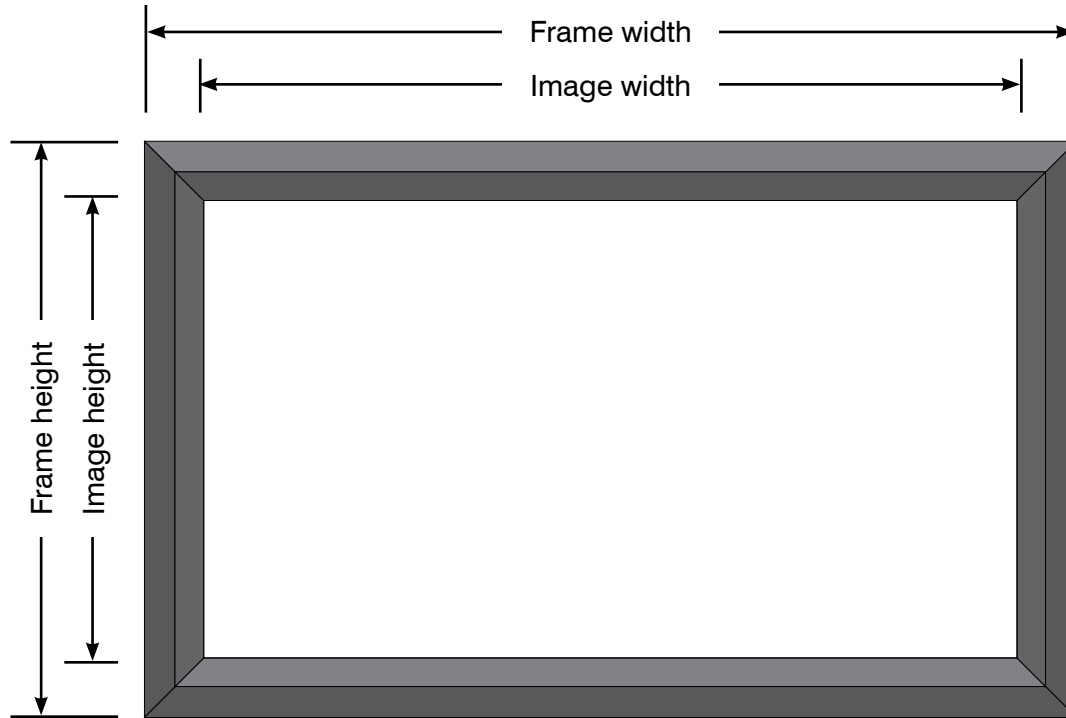

Specifications for LP Morgan Galleria Frame Screen

Frame Section Detail