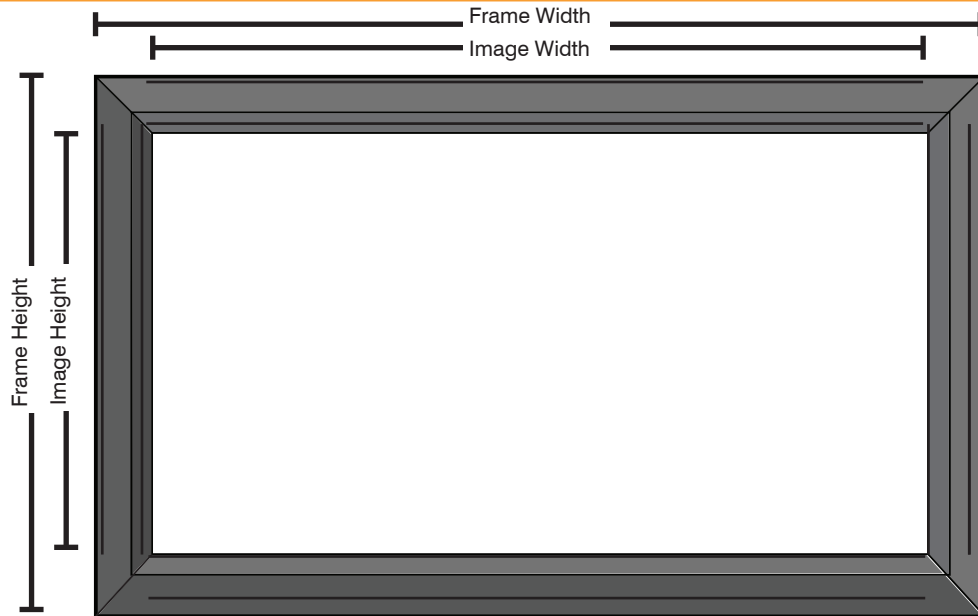

# Specifications for LP Morgan Galleria Frame Screen

Frame Section Detail

Frame / Fabric	Black P/Coat	Flocked Velour
Plana-U	✓	✓
Novares		✓

4:3

**Please Note:**  
Options such as Rear Projection Fabric, Silver Anodised Frames and Oversize screens are available. Check [www.lpmorgan.com.au](http://www.lpmorgan.com.au) for complete and up to date details

16:9

Diagonal (inches)	Aspect Ratio	Image Size (W x H) mm	Frame Size (W x H) mm	Net (kg) Weight	Shipping size L x H x W mm	Plana U Powdercoated	Plana U Flocked Velour	Novares Flocked Velour
72"	4:3	1450x 1090	1600 x 1240	11	1730 x 150 x 300	LPM50U072V	LPM60U072V	LPM67N072V
84"	4:3	1700 x 1270	1850 x 1420	12	1950 x 150 x 300	LPM50U084V	LPM60U084V	LPM67N084V
90"	4:3	1830 x 1370	1980 x 1520	14	2050 x 150 x 300	LPM50U090V	LPM60U090V	LPM67N090V
100"	4:3	2030 x 1520	2180 x 1670	14	2320 x 150 x 300	LPM50U100V	LPM60U100V	LPM67N100V
120"	4:3	2440 x 1830	2590 x 1980	18	2700 x 150 x 300	LPM50U120V	LPM60U120V	LPM67N120V

Diagonal (inches)	Aspect Ratio	Image Size (W x H) mm	Frame Size (W x H) mm	Net (kg) Weight	Shipping size L x H x W mm	Plana U Powdercoated	Plana U Flocked Velour	Novares Flocked Velour
72"	16:9	1600 x 900	1750 x 1050	11	2250 x 150 x 300	LPM51U072H	LPM61U072H	LPM68N072H
82"	16:9	1830 x 1030	1980 x 1180	13	2300 x 150 x 300	LPM51U082H	LPM61U082H	LPM68N082H
92"	16:9	2030 x 1140	2180 x 1290	14	2320 x 150 x 300	LPM51U092H	LPM61U092H	LPM68N092H
100"	16:9	2210 x 1245	2360 x 1395	14	2450 x 150 x 300	LPM51U100H	LPM61U100H	LPM68N100H
110"	16:9	2440 x 1370	2590 x 1520	15	2700 x 150 x 300	LPM51U110H	LPM61U110H	LPM68N110H
120"	16:9	2650 x 1495	2800 x 1645	18	3200 x 150 x 300	LPM51U120H	LPM61U120H	LPM68N120H
140"	16:9	3095 x 1745	3245 x 1895	20	3400 x 150 x 300	NA	NA	LPM68N140H