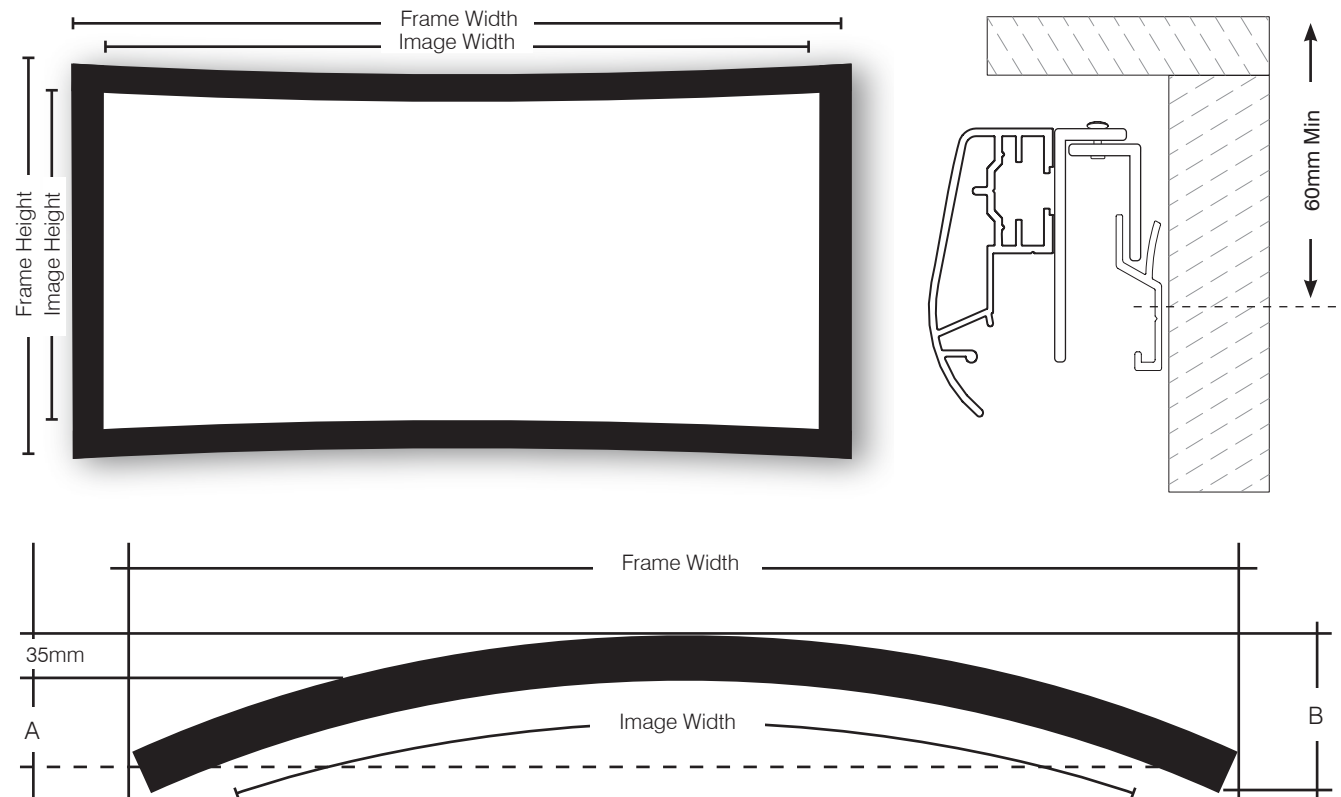

Specifications for LP Morgan Galleria Curve Screen

Features

- Recommended for CineTheatre screens above 3000mm image width.
- CineTheatre screens are all built to your requirements. This means that you can choose the exact ratio you require – 2.35:1, 2.37:1, 2.39:1 or 2.40:1.
- The screens shown in the table below are exactly 2.40:1 ratio.
- Curved screens are available in either 9.1m (30ft) or 12.2m (40ft) radius. We recommend the 12.2m (40ft) radius for the sizes shown above.
- Frame – Galleria finished with flocked black velour.
- Attachment method – Ezy Grip.
- Projection surface is Novares (see Materials Info Sheet).
- Wall Installation uses multiple point bracketing.
- Maximum Size – image height of 1930mm – welding of fabric is not recommended.
 - **2.35:1 194" diagonal**
- Screens are delivered flat packed for assembly on site.

Diagonal	Aspect Ratio	Image Dimensions w x h (mm)	Frame Dimensions w x h (mm)	Segment Height A (mm)	Overall Screen Frame Depth B (mm)	Net Weight kg	Shipping Size l x w x h (cm)	Product Code Plana AT Flocked Velour	Product Code Novares Flocked Velour
130"	2.40:1	3050 x 1270	3201 x 1420	95	145	35	340 x 60 x 15	XGAFB130CBX	XGNFB130CBS
140"	2.40:1	3280 x 1365	3430 x 1515	110	160	38	360 x 60 x 15	XGAFB140CBX	XGNFB140CBS
150"	2.40:1	3515 x 1465	3675 x 1615	125	175	45	390 x 60 x 15	XGAFB150CBX	XGNFB150CBS
160"	2.40:1	3750 x 1565	3895 x 1715	145	195	46	410 x 60 x 15	XGAFB160CBX	XGNFB160CBS
170"	2.40:1	3985 x 1660	4125 x 1810	165	215	48	430 x 60 x 15	XGAFB170CBX	XGNFB170CBS