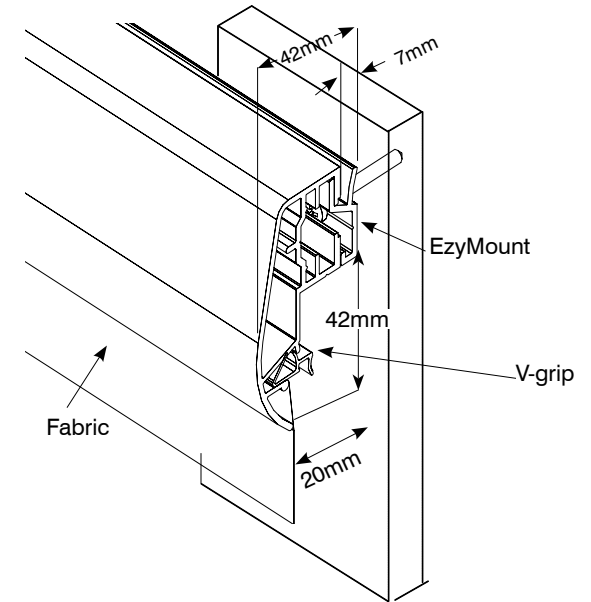

Specifications for LP Morgan CineTheatre Galleria

Flocked Velour - Plana U Fabric						
Code	Exact Ratio	Diagonal (Inches)	Image W x H (mm)	Frame W x H (mm)	Net (kg) Weight	Shipping size L x H x W mm
XGUFB105CS	2.35:1	105"	2440 x 1040	2590 x 1190	15	2700 x 150 x 300
XGUFB113CS	2.35:1	113"	2650 x 1130	2800 x 1280	18	3200 x 150 x 300
XGUFB131CS	2.35:1	131"	3050 x 1300	3200 x 1450	20	3400 x 150 x 300
Flocked Velour - Novares						
Code	Exact Ratio	Diagonal (Inches)	Image W x H (mm)	Frame W x H (mm)	Net (kg) Weight	Shipping size L x H x W mm
XGNFB105CS	2.35:1	105"	2440 x 1040	2590 x 1190	15	2700 x 150 x 300
XGNFB113CS	2.35:1	113"	2650 x 1130	2800 x 1280	18	3200 x 150 x 300
XGNFB131CS	2.35:1	131"	3050 x 1300	3200 x 1450	20	3400 x 150 x 300
Flocked Velour - Plana AT						
Code	Exact Ratio	Diagonal (Inches)	Image W x H (mm)	Frame W x H (mm)	Note: Plana AT Screens are pre-assembled and delivered in a crate, ready for installation. Please consult the Instruction Manual for further instructions.	
XGAFB105CS	2.35:1	105"	2440 x 1040	2590 x 1190		
XGAFB113CS	2.35:1	113"	2650 x 1130	2800 x 1280		
XGAFB131CS	2.35:1	131"	3050 x 1300	3200 x 1450		

Features:

Recommended for CineTheatre screens up to 3000mm image width.

CineTheatre screens are all built to your requirements. This means you can choose the exact ratio you require - 2.35:1, 2.37:1, 1.39:1, 2.40:1.