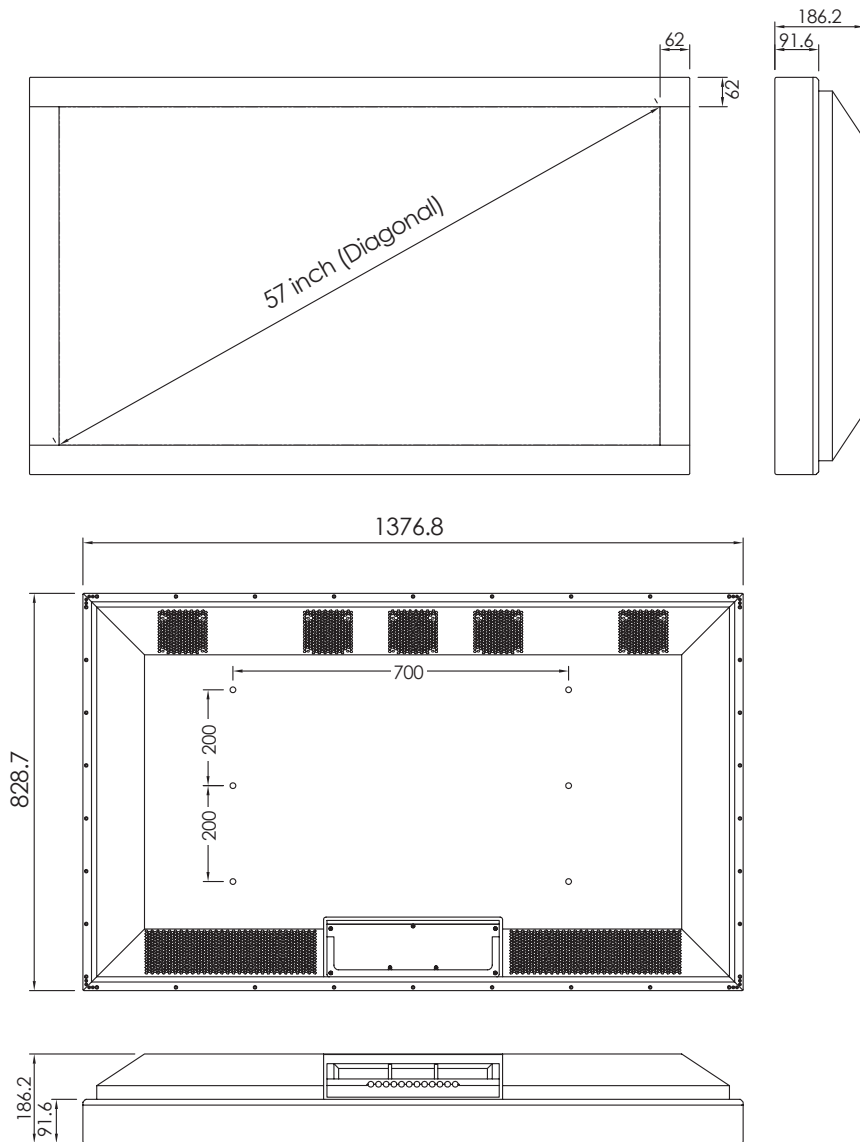

Specifications for iizel: iizWP57-F01

Note: All measurements mm unless otherwise stated

Specification	Full High Definition LCD Models
Screen Resolution	1920 x 1080
Aspect Ratio	16:9
Contrast Ratio	1500:1
Response Time	8 milliseconds
Display Colours	16.7 million
Input Power	240v
Operating Temp	0°C to 45°C
Non Operating Temp	-20°C to 60°C
Video Formats	1080p HD (True HD), 720p
Video Inputs	HDMI x 1, Component x 1, Composite x 1, VGA x 1, RS232C Serial Port x 1
Audio Inputs	Stereo Jack, RCA Jack
Audio Outputs	Stereo Jack, SPDIF, Speaker (7W)
IP Rating	IP56
Brightness	iizwp57 - 500cd/ms
Screen Protection	Anti-glare laminated tempered glass
Control	IR Remote Control / RS-232C
Function	Energy Saving (Option): Auto Brightness Control
Warranty	One year parts and labour
Weather Resistant Remote	Yes
Colour	Black

* Separate thermo versions of all units available which allows operation down to -20°C.
 If you intend recessing your iizel please allow a minimum clearance of 100mm on all sides (top, bottom, left and right) of the unit for adequate airflow.