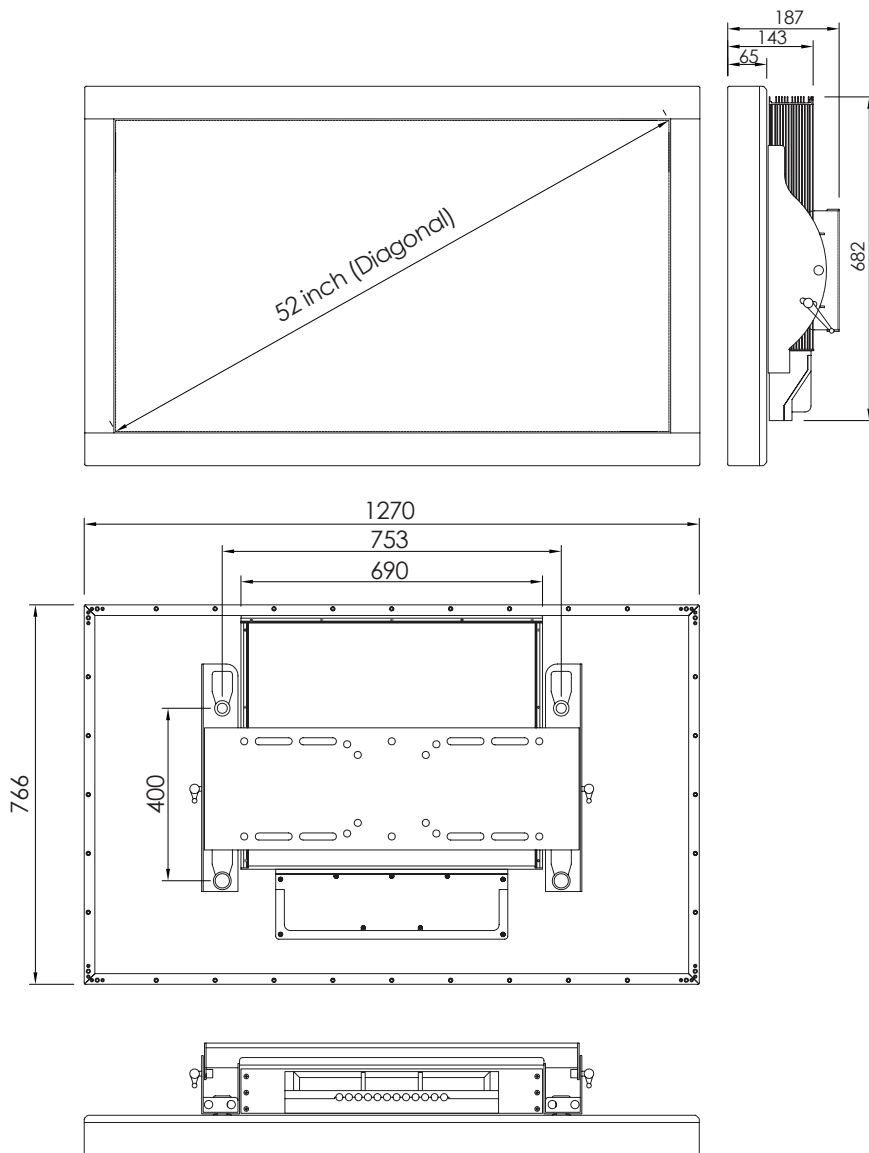

Specifications for iizel: iizWP52-F01

Note: All measurements mm unless otherwise stated

Specification	Full High Definition LCD Models
Screen Resolution	1920 x 1080
Aspect Ratio	16:9
Contrast Ratio	1500:1
Response Time	8 milliseconds
Display Colours	16.7 million
Input Power	240v
Operating Temp	0°C to 45°C
Non Operating Temp	-20°C to 60°C
Video Formats	1080p HD (True HD), 720p
Video Inputs	HDMI x 1, Component x 1, Composite x 1, VGA x 1, RS232C Serial Port x 1
Audio Inputs	Stereo Jack, RCA Jack
Audio Outputs	Stereo Jack, SPDIF, Speaker (7W)
IP Rating	IP56
Brightness	500cd/ms.
Screen Protection	Anti-glare laminated tempered glass
Control	IR Remote Control / RS-232C
Function	Energy Saving (Option): Auto Brightness Control
Warranty	One year parts and labour
Weather Resistant Remote	Yes
Colour	Black

* Separate thermo versions of all units available which allows operation down to -20°C.
If you intend recessing your iizel please allow a minimum clearance of 100mm on all sides (top, bottom, left and right) of the unit for adequate airflow.