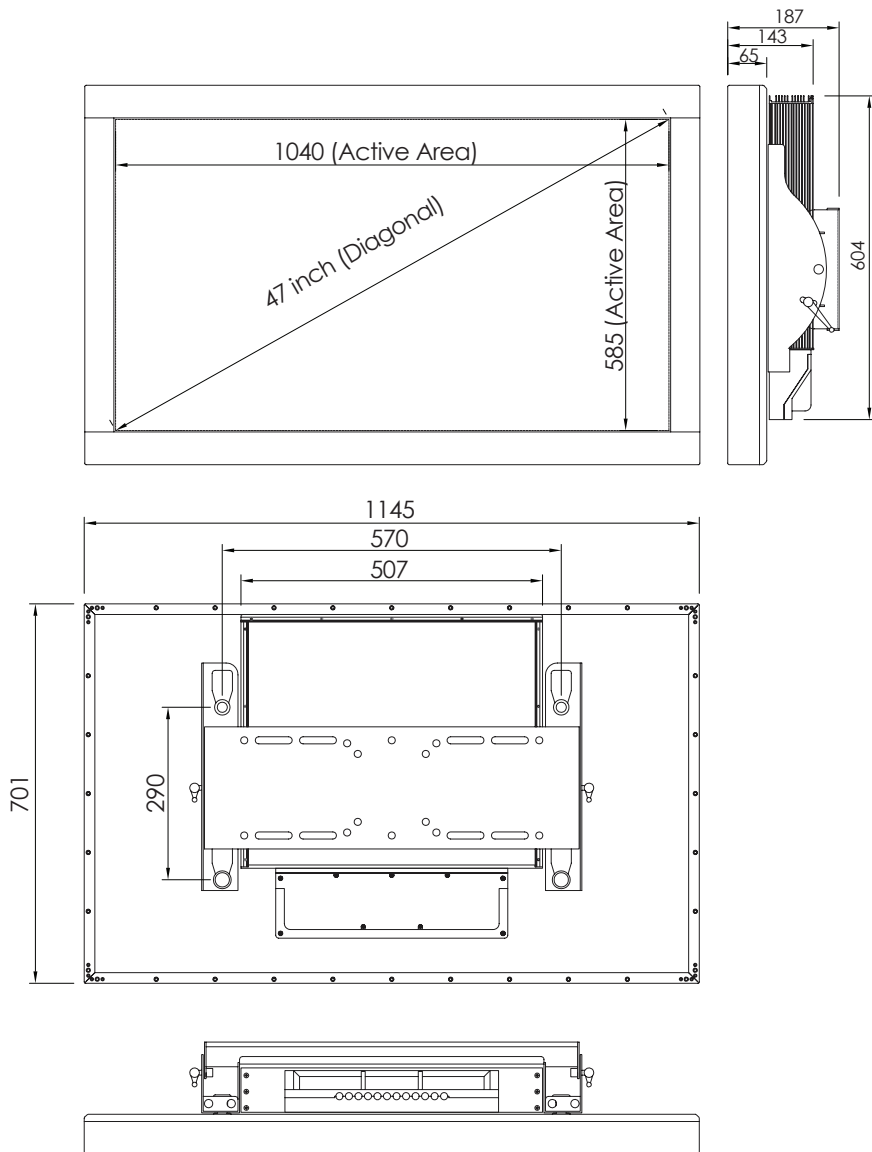

# Specifications for iizel: iizWP47-F01

Note: All measurements mm unless otherwise stated

Specification	Full High Definition LCD Models
Screen Resolution	1920 x 1080
Aspect Ratio	16:9
Contrast Ratio	1500:1
Response Time	8 milliseconds
Display Colours	16.7 million
Input Power	240v
Operating Temp	0°C to 45°C
Non Operating Temp	-20°C to 60°C
Video Formats	1080p HD (True HD), 720p
Video Inputs	HDMI x 1, Component x 1, Composite x 1, VGA x 1, RS232C Serial Port x 1
Audio Inputs	Stereo Jack, RCA Jack
Audio Outputs	Stereo Jack, SPDIF, Speaker (7W)
IP Rating	IP56
Brightness	500cd/ms.
Screen Protection	Anti-glare laminated tempered glass
Control	IR Remote Control / RS-232C
Function	Energy Saving (Option): Auto Brightness Control
Warranty	One year parts and labour
Weather Resistant Remote	Yes
Colour	Black

\* Separate thermo versions of all units available which allows operation down to -20°C.  
If you intend recessing your iizel please allow a minimum clearance of 100mm on all sides (top, bottom, left and right) of the unit for adequate airflow.