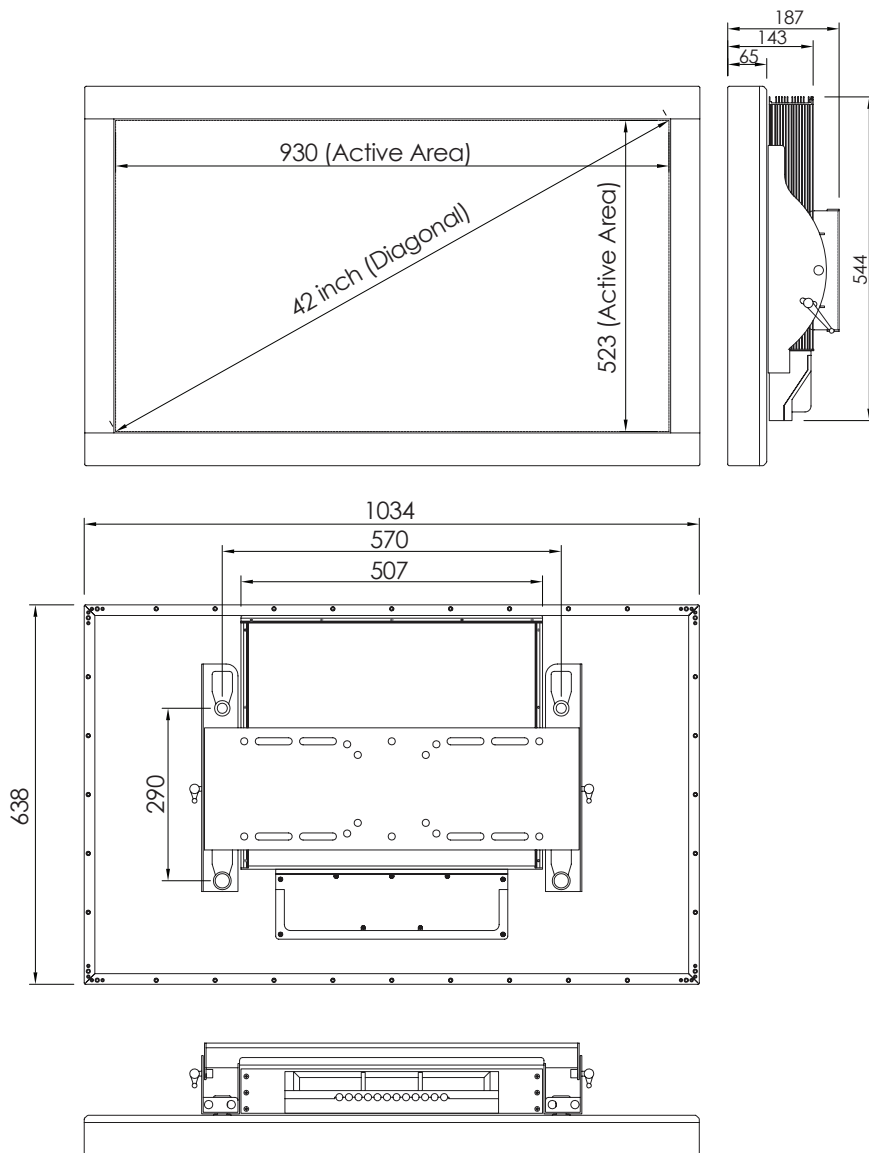

# Specifications for iizel: iizWP42-H01

**Note: All measurements mm unless otherwise stated**

Specification	High Definition LCD Models
Screen Resolution	1366 x 768
Aspect Ratio	16:9
Contrast Ratio	1600:1
Response Time	8 milliseconds
Display Colours	16.7 million
Input Power	240v
Operating Temp	0°C to 45°C
Non Operating Temp	-20°C to 60°C
Video Formats	1080i HD, 720p
Video Inputs	HDMI x 1, Component x 1, Composite x 1, VGA x 1, RS232C Serial Port x 1
Audio Inputs	Stereo Jack, RCA Jack
Audio Outputs	Stereo Jack, SPDIF, Speaker (7W)
IP Rating	IP56
Brightness	500 cd/m2
Screen Protection	Anti-glare laminated tempered glass
Control	IR Remote Control / RS-232C
Function	Energy Saving (Option): Auto Brightness Control
Warranty	One year parts and labour
Weather Resistant Remote	Yes
Colour	Black

**\* Separate thermo versions of all units available which allows operation down to -20°C. If you intend recessing your iizel please allow a minimum clearance of 100mm on all sides (top, bottom, left and right) of the unit for adequate airflow.**