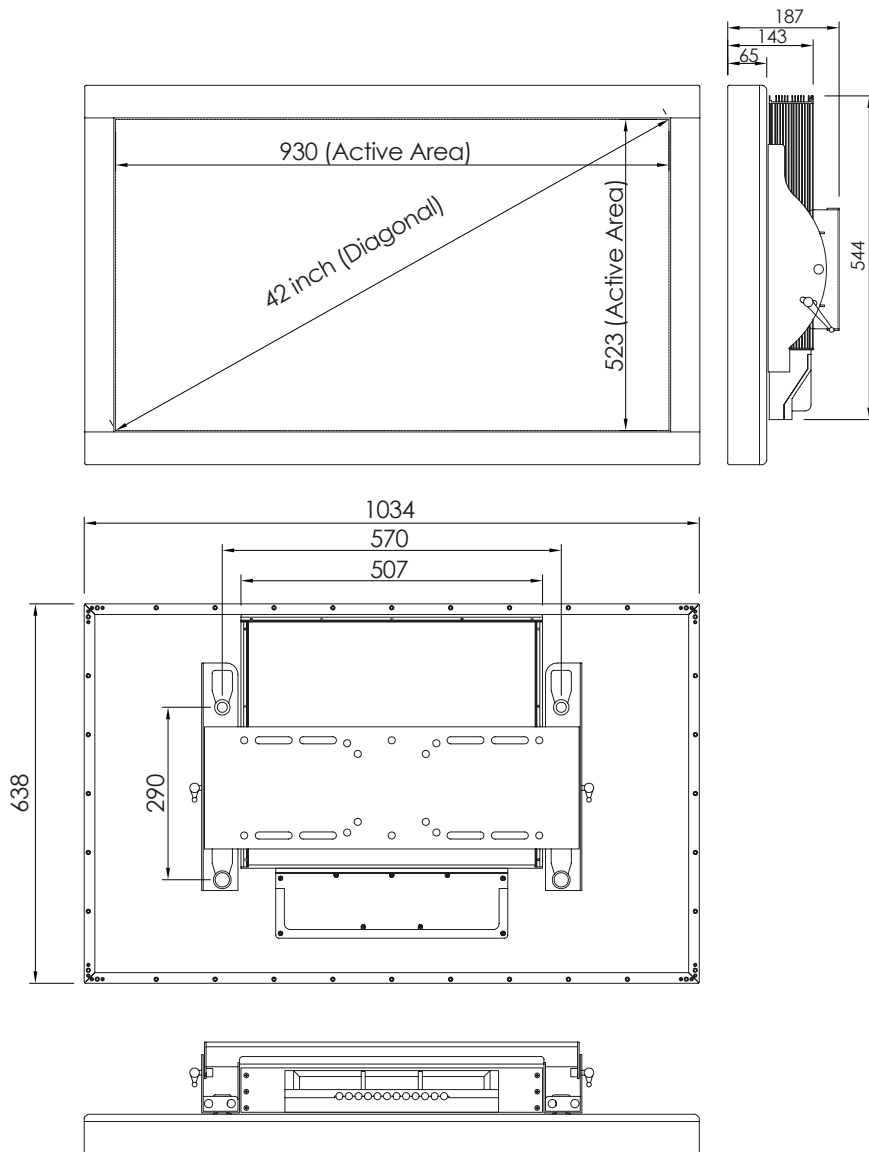

Specifications for iizel: iizWP42-F01

Note: All measurements mm unless otherwise stated

Specification	Full High Definition LCD Models
Screen Resolution	1920 x 1080
Aspect Ratio	16:9
Contrast Ratio	1500:1
Response Time	8 milliseconds
Display Colours	16.7 million
Input Power	240v
Operating Temp	0°C to 45°C
Non Operating Temp	-20°C to 60°C
Video Formats	1080p HD (True HD), 720p
Video Inputs	HDMI x 1, Component x 1, Composite x 1, VGA x 1, RS232C Serial Port x 1
Audio Inputs	Stereo Jack, RCA Jack
Audio Outputs	Stereo Jack, SPDIF, Speaker (7W)
IP Rating	IP56
Brightness	500cd/ms.
Screen Protection	Anti-glare laminated tempered glass
Control	IR Remote Control / RS-232C
Function	Energy Saving (Option): Auto Brightness Control
Warranty	One year parts and labour
Weather Resistant Remote	Yes
Colour	Black

* Separate thermo versions of all units available which allows operation down to -20°C.
If you intend recessing your iizel please allow a minimum clearance of 100mm on all sides (top, bottom, left and right) of the unit for adequate airflow.