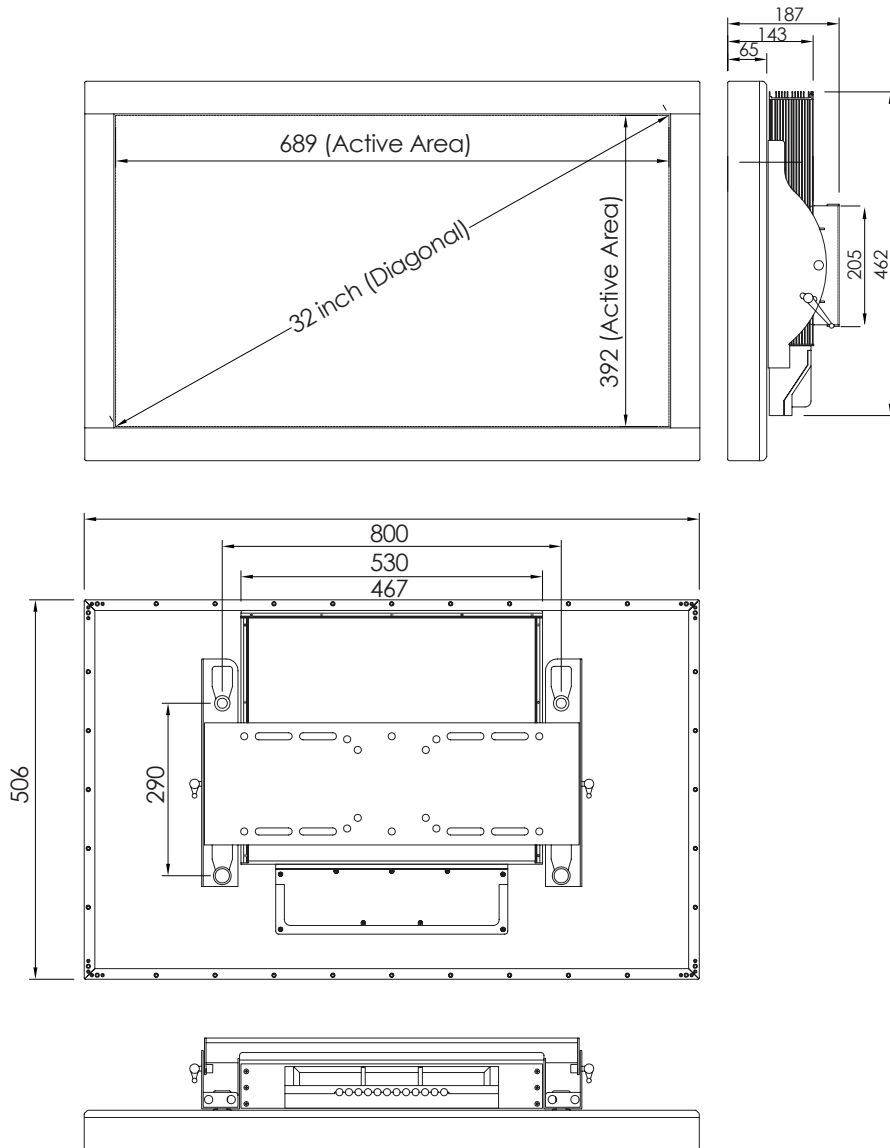

# Specifications for iizel: iizWP32-H01

**Note: All measurements mm unless otherwise stated**

Specification	High Definition LCD Models
Screen Resolution	1366 x 768
Aspect Ratio	16:9
Contrast Ratio	1600:1
Response Time	8 milliseconds
Display Colours	16.7 million
Input Power	240v
Operating Temp	0°C to 45°C
Non Operating Temp	-20°C to 60°C
Video Formats	1080i HD, 720p
Video Inputs	HDMI x 1, Component x 1, Composite x 1, VGA x 1, RS232C Serial Port x 1
Audio Inputs	Stereo Jack, RCA Jack
Audio Outputs	Stereo Jack, SPDIF, Speaker (7W)
IP Rating	IP56
Brightness	500 cd/m2
Screen Protection	Anti-glare laminated tempered glass
Control	IR Remote Control / RS-232C
Function	Energy Saving (Option): Auto Brightness Control
Warranty	One year parts and labour
Weather Resistant Remote	Yes
Colour	Black

**\* Separate thermo versions of all units available which allows operation down to -20°C.  
If you intend recessing your iizel please allow a minimum clearance of 100mm on all sides (top, bottom, left and right) of the unit for adequate airflow.**