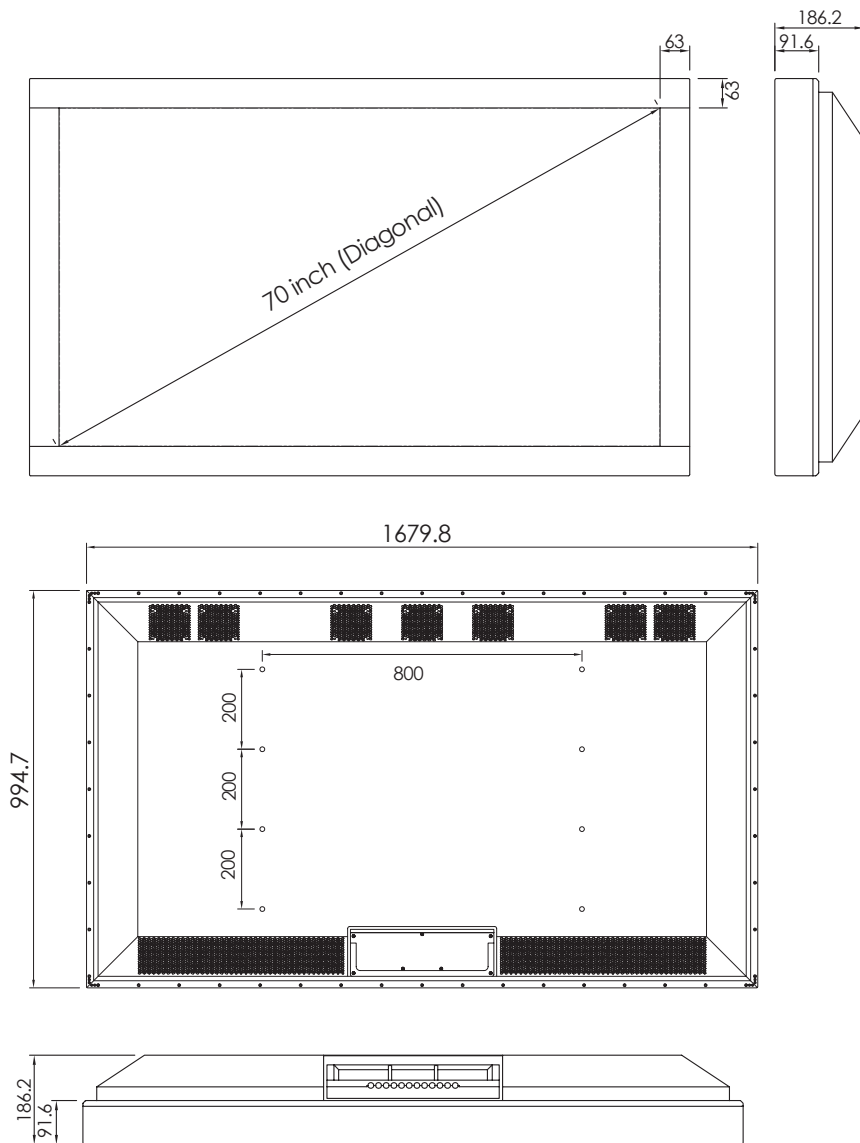

# Specifications for iizel: iizWP70-F01

Note: All measurements mm unless otherwise stated

Specification	Full High Definition LCD Models
Screen Resolution	1920 x 1080
Aspect Ratio	16:9
Contrast Ratio	1500:1
Response Time	8 milliseconds
Display Colours	16.7 million
Input Power	240v
Operating Temp	0°C to 45°C
Non Operating Temp	-20°C to 60°C
Video Formats	1080p HD (True HD), 720p
Video Inputs	HDMI x 1, Component x 1, Composite x 1, VGA x 1, RS232C Serial Port x 1
Audio Inputs	Stereo Jack, RCA Jack
Audio Outputs	Stereo Jack, SPDIF, Speaker (7W)
IP Rating	IP56
Brightness	iizwp70 - 600cd/m2
Screen Protection	Anti-glare laminated tempered glass
Control	IR Remote Control / RS-232C
Function	Energy Saving (Option): Auto Brightness Control
Warranty	One year parts and labour
Weather Resistant Remote	Yes
Colour	Black

\* Separate thermo versions of all units available which allows operation down to -20°C.  
 If you intend recessing your iizel please allow a minimum clearance of 100mm on all sides (top, bottom, left and right) of the unit for adequate airflow.