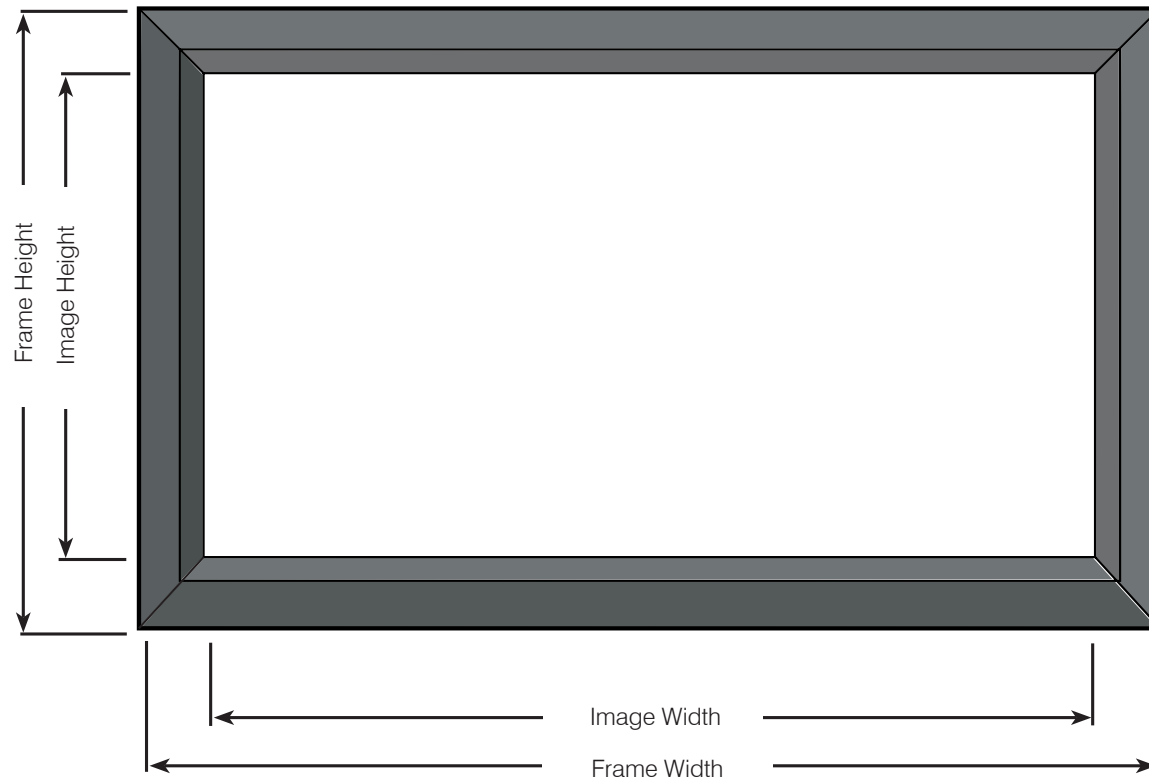

Specifications for GV Frame Screens

Features:

- Plana "C" fabric - Matte White Surface, 1.1 gain
- Ezy-Grip Fastening System
- Mounted using EzyMount

Product Code	Aspect Ratio	Diagonal (inches)	Image Size w x h (mm)	Frame Size w x h (mm)	Frame Finish	Shipping Size l x w x h (mm)	Net Weight Kg
GVFA100V	4:3	100"	2000 x 1500	2130 x 1630	Black Powdercoat	2300 x 210 x 90	8
GVFB092H	16:9	92"	2000 x 1125	2130 x 1255	Black Powdercoat	2300 x 210 x 90	8
GVFB095H	16:9	95"	2095 x 1180	2225 x 1310	Black Powdercoat	2300 x 210 x 90	9
GVFB102H	16:9	102"	2250 x 1265	2380 x 1395	Black Powdercoat	2300 x 210 x 90	9
GVFB112H	16:9	112"	2480 x 1395	2610 x 1525	Black Powdercoat	2700 x 210 x 90	9