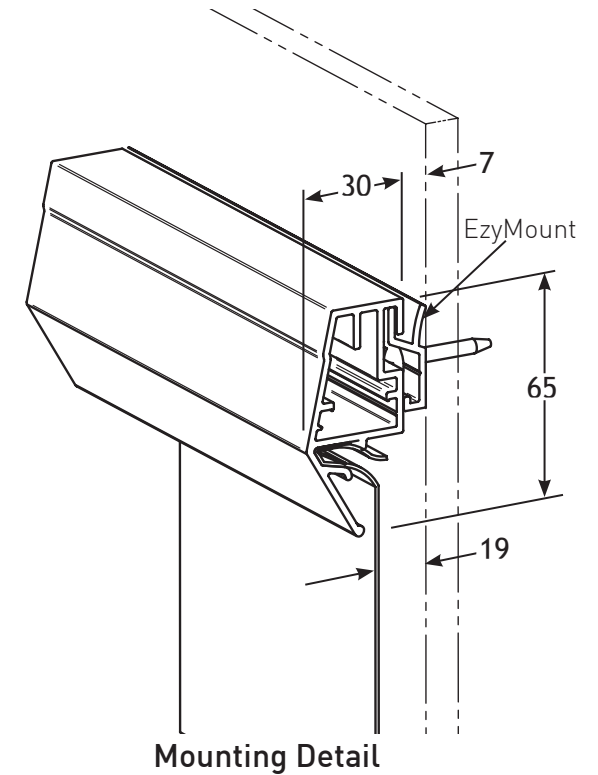

Specifications for GV Frame Screens

Features:

- Plana “C” fabric - Matte White Surface, 1.1 gain
- Ezy-Grip Fastening System
- Mounted using EzyMount

Product Code	Aspect Ratio	Image Size (diagonal)	Image Size (mm) (w x h)	Frame Size (mm) (w x h)	Frame Finish	Shipping Size (mm) (l x w x h)	Net Weight (kg)
GVFA100V	4:3	100"	2000 X 1500	2130 x 1630	Black Powdercoat	2300 x 210 x 90	8
GVFB092H	16:9	92"	2000 X 1125	2130 x 1255	Black Powdercoat	2300 x 210 x 90	8
GVFB095H	16:9	95"	2095 x 1180	2225 x 1310	Black Powdercoat	2400 x 210 x 90	9
GVFB102H	16:9	102"	2250 X 1265	2380 x 1395	Black Powdercoat	2500 x 210 x 90	9