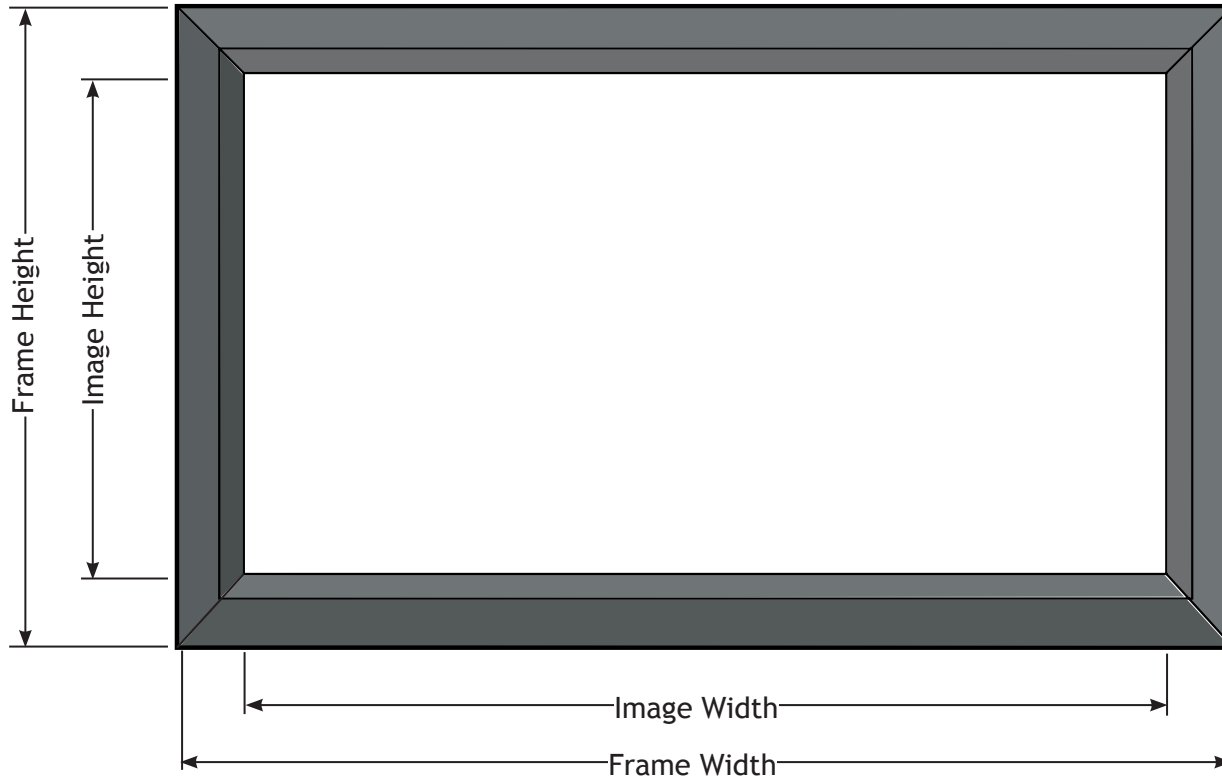

Specifications for GV Frame Screens

Features:

- Plana “C” fabric - Matte White Surface, 1.1 gain
- Ezy-Grip Fastening System
- Mounted using EzyMount

Product Code	Aspect Ratio	Image Size (diagonal)	Image Size (mm) (w x h)	Frame Size (mm) (w x h)	Frame Finish	Shipping Size (mm) (l x w x h)	Net Weight (kg)
GVFA100V	4:3	100"	2000 X 1500	2130 x 1630	Black Powdercoat	2300 x 210 x 90	8
GVFB092H	16:9	92"	2000 X 1125	2130 x 1255	Black Powdercoat	2300 x 210 x 90	8
GVFB095H	16:9	95"	2095 x 1180	2225 x 1310	Black Powdercoat	2400 x 210 x 90	9
GVFB102H	16:9	102"	2250 X 1265	2380 x 1395	Black Powdercoat	2500 x 210 x 90	9