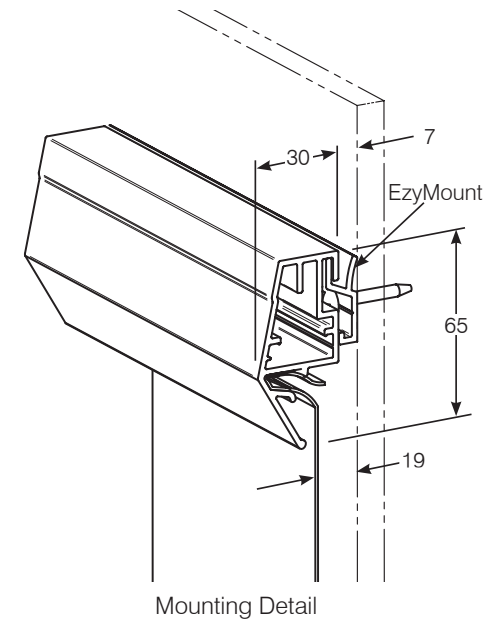

Specifications for GV Frame Screens

Features:

- Plana "C" fabric - Matte White Surface, 1.1 gain
- Ezy-Grip Fastening System
- Mounted using EzyMount

Product Code	Aspect Ratio	Diagonal (inches)	Image Size w x h (mm)	Frame Size w x h (mm)	Frame Finish	Shipping Size l x w x h (mm)	Net Weight Kg
GVFA100V	4:3	100"	2000 x 1500	2130 x 1630	Black Powdercoat	2300 x 210 x 90	8
GVFB092H	16:9	92"	2000 x 1125	2130 x 1255	Black Powdercoat	2300 x 210 x 90	8
GVFB095H	16:9	95"	2095 x 1180	2225 x 1310	Black Powdercoat	2300 x 210 x 90	9
GVFB102H	16:9	102"	2250 x 1265	2380 x 1395	Black Powdercoat	2300 x 210 x 90	9
GVFB112H	16:9	112"	2480 x 1395	2610 x 1525	Black Powdercoat	2700 x 210 x 90	9