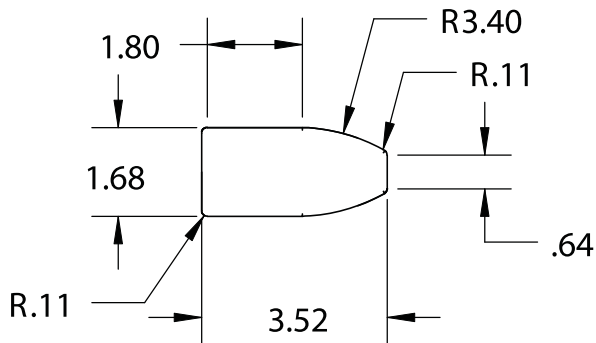

Dimensions in inches