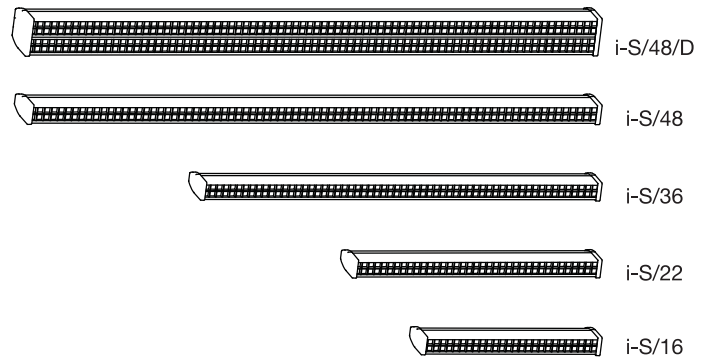

Individual Fixture Wattage

i-S/16: 15W i-S/22: 20W i-S/36: 35W i-S/48: 45W i-S/48/D: 90W

Mounting

Fixtures are supplied with a mounting adapter that works with many mounting options, including 75mm - 200mm VESA with flex arm, Cart and Stand. (Please specify on order. Mounting bracket sold separately.)

Louver and Lens

Fixtures are provided with 1/2" x 1/2" black egg crate louver and LED film.

Dimensions

The fixture has dimensions of 1.71" [43.43mm] single or 3.21" [81.53mm] double-high x 3.5" [88.9mm] deep x 16.16" [410.43mm], 22.41" [569.21mm], 36.16" [918.46mm] or 48.03" [1219.96mm] long.

Labels

CE, UL, cUL, CCC, and PSE certifications pending. Patent Pending.

Smooth gloss black powder coated finish is standard. Custom colors are available by request.

Dimensions in inches

VESA 100-200

VESA 75-100

Please reference these part numbers when ordering:

i-S/16	16-inch i-Series Monitor Light
i-S/22	22-inch i-Series Monitor Light
i-S/36	36-inch i-Series Monitor Light
i-S/48	48-inch i-Series Monitor Light
i-S/48/D	48-inch Double i-Series Monitor Light