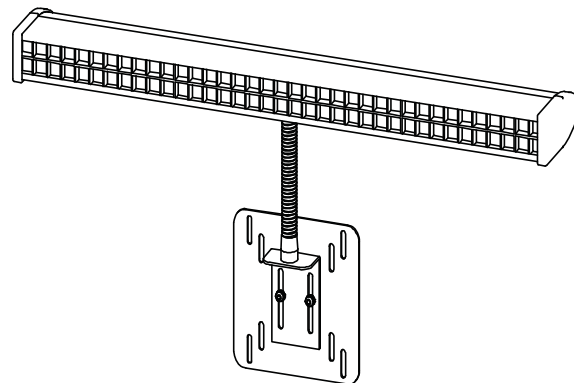

VESA 75-100

Please reference these part numbers when ordering:

i-S/16	16-inch i-Series Monitor Light
i-S/22	22-inch i-Series Monitor Light
i-S/36	36-inch i-Series Monitor Light
i-S/48	48-inch i-Series Monitor Light
i-S/48/D	48-inch Double i-Series Monitor Light