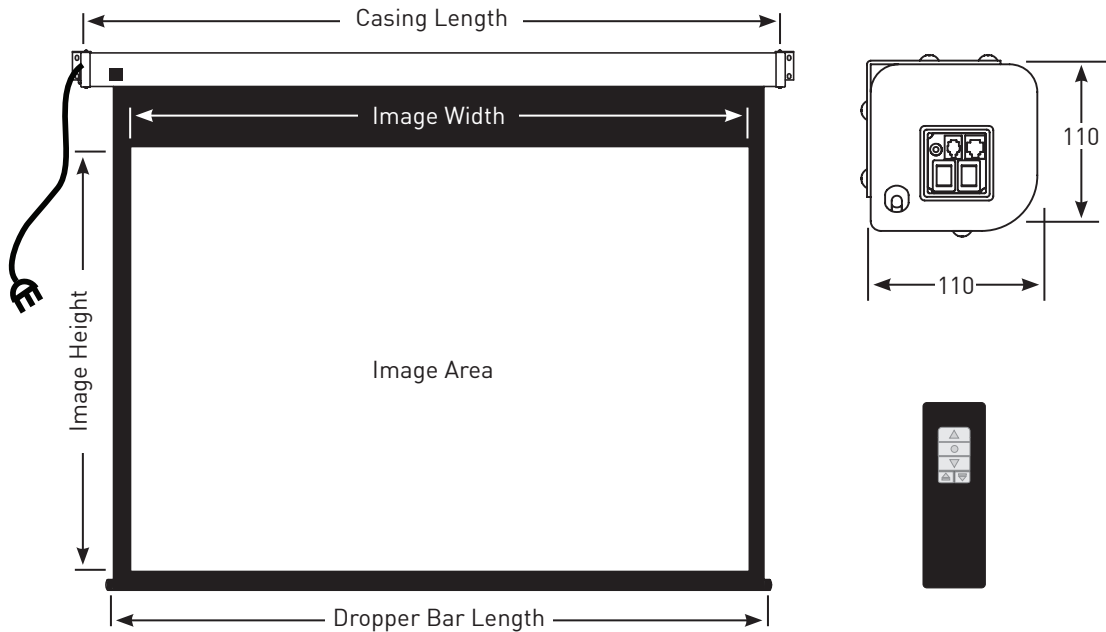

Specifications for 2C ScreenIT

Features:

- White aluminium white casing
- Built in IR Remote control with fine adjustment buttons
- Fixed mounting brackets
- Now available in 94", 16:10 format
- In-built 12v trigger and manual override switch
- All casing dimensions 110 x 110 mm

Product Code	Diagonal	Aspect Ratio	Image w x h (mm)	LHS/RHS Borders(mm)	Bottom Border (mm)	Top Black Border (mm)	Casing Length (Inc. Brackets) (mm)	Shipping size w x h x d (mm)	Net Wt Kg
2C504	1780 x 1780	Multiformat	1780 x 1780	50	50	80	2085	2200 x 165 x 135	12
2C505	2030 x 2030	Multiformat	2030 x 2030	50	50	80	2335	2665 x 165 x 135	13
2C506	100"	4:3	2030 x 1520	50	50	80	2335	2665 x 165 x 135	12
2C520	92"	16:9	2030 x 1145	50	60	500	2405	2665 x 165 x 135	12
2C521	106"	16:9	2340 x 1320	50	60	500	2705	2975 x 165 x 135	14
2C525	94"	16:10	2030 x 1270	50	50	500	2310	2665 x 165 x 135	12