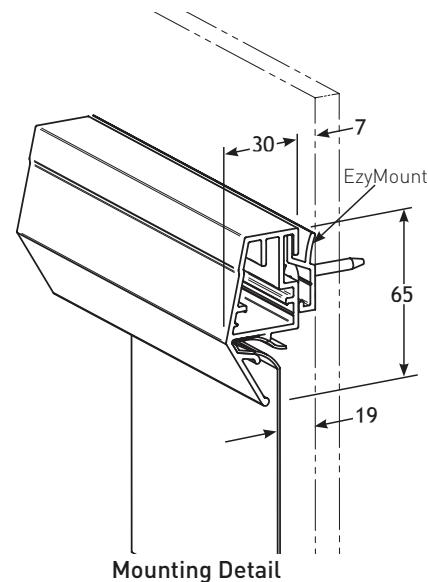

# Specifications for 2C Frame IT Frame Screen

## Features:

- Plana "C" fabric  
Matte white surface, 1.1 gain
- Ezy-Grip fastening system
- Mounted using EzyMount

Product Code	Aspect Ratio	Image Size (nominal)	Image Size w x h (mm)	Frame Finish	Shipping size w x h x d (mm)	Net Wt (Kg)
2C314	16:10	93"	2000 x 1250	Black Powdercoat	2300 x 90 x 210	8
2C304	4:3	100"	2000 x 1500	Black Powdercoat	2300 x 90 x 210	8
2C303	16:9	92"	2000 x 1125	Black Powdercoat	2300 x 90 x 210	8
2C307	16:9	102"	2250 x 1265	Black Powdercoat	2500 x 90 x 210	9