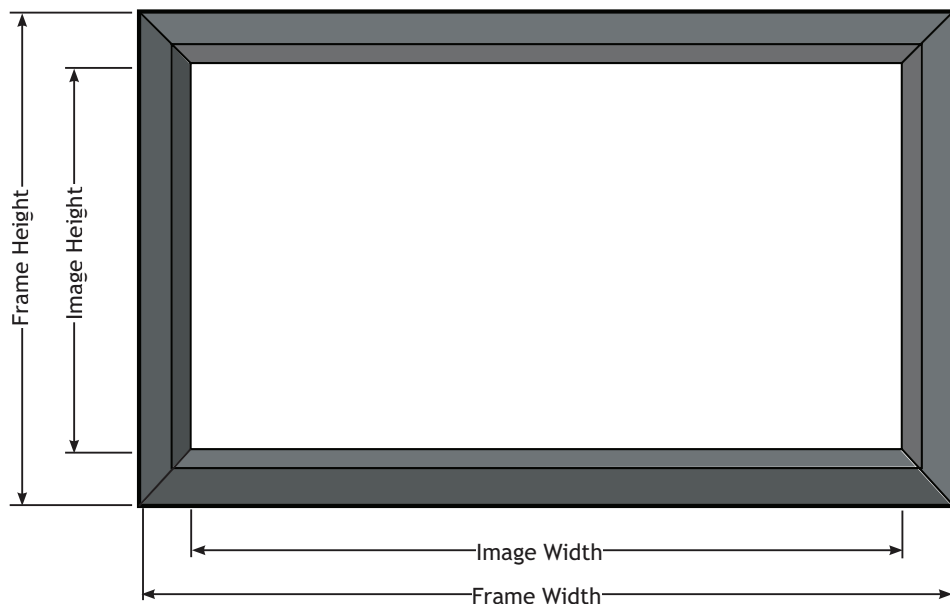

# Specifications for 2C Frame IT Frame Screen

## Features:

- Plana "C" fabric  
Matte white surface, 1.1 gain
- Ezy-Grip fastening system
- Mounted using EzyMount

Product Code	Aspect Ratio	Image Size (nominal)	Image Size w x h (mm)	Frame Finish	Shipping size w x h x d (mm)	Net Wt (Kg)
2C314	16:10	93"	2000 x 1250	Black Powdercoat	2300 x 90 x 210	8
2C304	4:3	100"	2000 x 1500	Black Powdercoat	2300 x 90 x 210	8
2C303	16:9	92"	2000 x 1125	Black Powdercoat	2300 x 90 x 210	8
2C307	16:9	102"	2250 x 1265	Black Powdercoat	2500 x 90 x 210	9