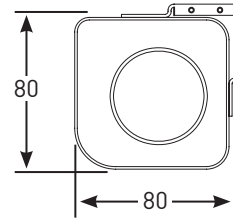

Specifications for 2C Enjoy IT Pulldown Screen

Casing Dimensions

Features:

- White folded Steel casing
- Pull Down Mechanism with interval
- Locking mechanism
- Suitable for wall or ceiling mounting
- Casing dimensions 80 x 80mm
- Now available - 94" in 16:10 aspect ratio

Product Code	Diagonal (Inches)	Aspect Ratio	Image w x h (mm)	Casing Length(mm) Inc. Brackets	LHS/RHS Border (mm)	Bottom Border (mm)	Top Black Border (mm)	Casing Colour	Shipping size w x h x d (mm)	Net Wt Kg
2C745	94"	16:10	2030 x 1270	2275	50	60	80	White	2390 x 165 x 135	11
2C756	92"	16:9	2030 x 1145	2260	50	60	500	White	2390 x 165 x 135	11
2C757	106"	16:9	2340 x 1320	2580	50	40	500	White	2700 x 165 x 135	12