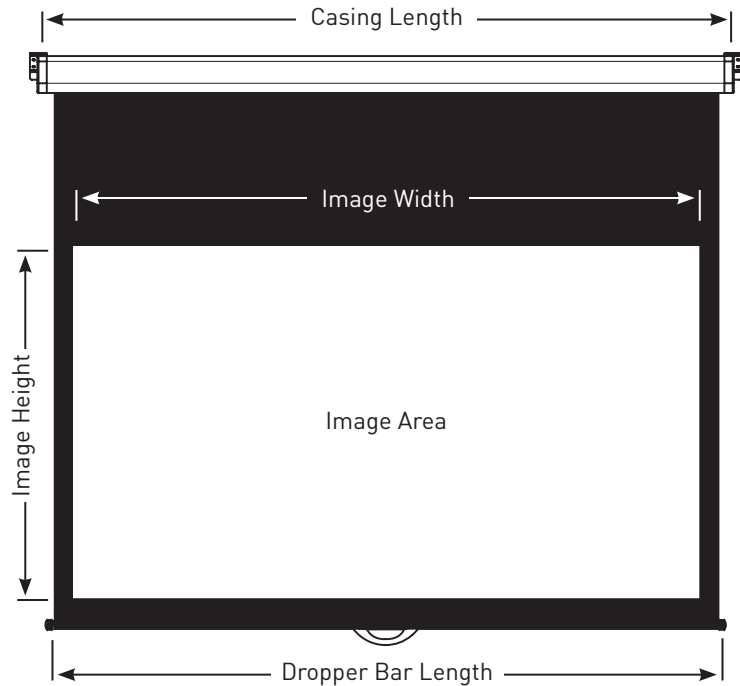

Specifications for 2C Enjoy IT Pulldown Screen

Casing Dimensions

Features:

- White folded Steel casing
- Pull Down Mechanism with interval
- Locking mechanism
- Suitable for wall or ceiling mounting
- Casing dimensions 80 x 80mm
- Now available - 94" in 16:10 aspect ratio

Product Code	Diagonal (Inches)	Aspect Ratio	Image w x h (mm)	Casing Length(mm) Inc. Brackets	LHS/RHS Border (mm)	Bottom Border (mm)	Top Black Border (mm)	Casing Colour	Shipping size w x h x d (mm)	Net Wt Kg
2C745	94"	16:10	2030 x 1270	2275	50	60	80	White	2390 x 165 x 135	11
2C756	92"	16:9	2030 x 1145	2260	50	60	500	White	2390 x 165 x 135	11
2C757	106"	16:9	2340 x 1320	2580	50	40	500	White	2700 x 165 x 135	12